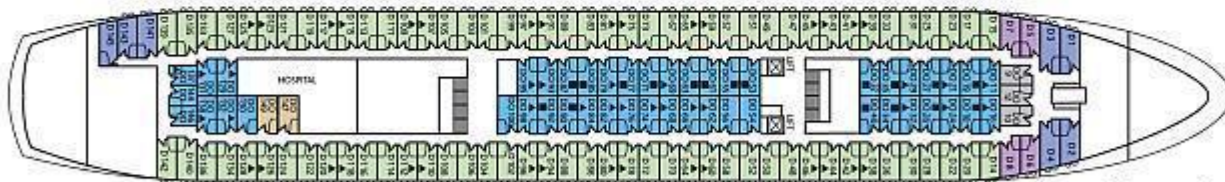

Helios Deck

Ouranos Deck

Hera Deck

Apollo Deck

Venus Deck

Dionysos Deck

Symbol Legend

- m = 1 double bed
- ms = 1 double bed, 1 sofa bed
- s = only shower, no bathtub
- ▲ = 2 lower beds, 1 upper bed
- = 2 lower beds, 2 upper beds
- ◆ = 2 lower beds, 1 sofa bed
- ◁▷ = connecting cabins

Poseidon Deck

Deck plans and cabin layout are given pure as a guide. Size and layout may vary within some category

Cabin Descriptions

Cat.	Description	Number of Cabins
SA*	Deluxe Oceanview Suite (double bed, private bath with tub/shower, TV)	2
SB	Deluxe Oceanview Standard Suite (double bed, private bath with tub/shower, TV)	20
SC	Deluxe Oceanview Mini-Suite (double bed, private bath with tub/shower, TV)	4