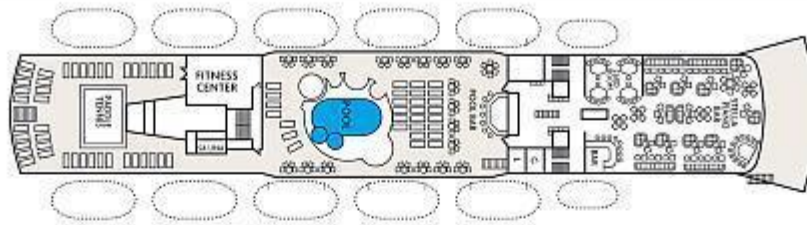

Helios Deck

Ouranos Deck

Hera Deck

Apollo Deck

Venus Deck

Dionysos Deck

Symbol Legend

- m = 1 double bed
- ms = 1 double bed, 1 sofa bed
- s = only shower, no bathtub
- ▲ = 2 lower beds, 1 upper bed
- = 2 lower beds, 2 upper beds
- ◆ = 2 lower beds, 1 sofa bed
- ◁▷ = connecting cabins

Poseidon Deck

Deck plans and cabin layout are given pure as a guide. Size and layout may vary within some category

Cabin Descriptions

Cat.	Description	Number of Cabins
SA*	Deluxe Oceanview Suite (double bed, private bath with tub/shower, TV)	2
SB	Deluxe Oceanview Standard Suite (double bed, private bath with tub/shower, TV)	20
SC	Deluxe Oceanview Mini-Suite (double bed, private bath with tub/shower, TV)	4