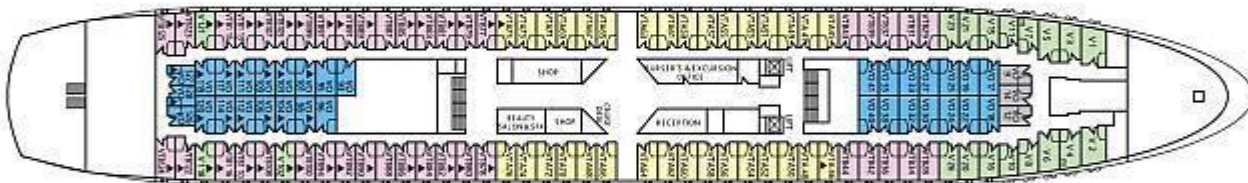

Helios Deck

Ouranos Deck

Hera Deck

Apollo Deck

Venus Deck

Dionysos Deck

Symbol Legend

- m = 1 double bed
- ms = 1 double bed, 1 sofa bed
- s = only shower, no bathtub
- ▲ = 2 lower beds, 1 upper bed
- = 2 lower beds, 2 upper beds
- ◆ = 2 lower beds, 1 sofa bed
- ◁▷ = connecting cabins

Poseidon Deck

Deck plans and cabin layout are given pure as a guide. Size and layout may vary within some category

Cabin Descriptions

Cat.	Description	Number of Cabins
SA*	Deluxe Oceanview Suite (double bed, private bath with tub/shower, TV)	2
SB	Deluxe Oceanview Standard Suite (double bed, private bath with tub/shower, TV)	20
SC	Deluxe Oceanview Mini-Suite (double bed, private bath with tub/shower, TV)	4