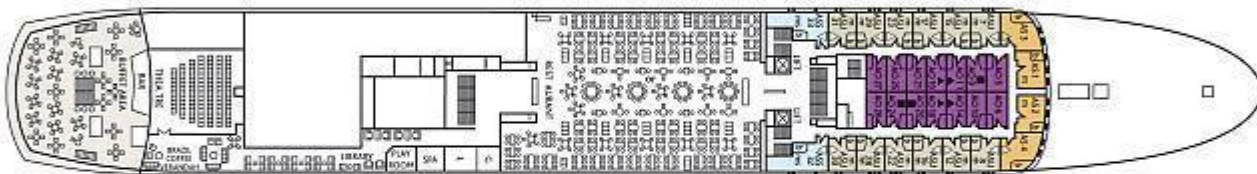

Helios Deck

Ouranos Deck

Hera Deck

Apollo Deck

Venus Deck

Dionysos Deck

Symbol Legend

- m = 1 double bed
- ms = 1 double bed, 1 sofa bed
- s = only shower, no bathtub
- ▲ = 2 lower beds, 1 upper bed
- = 2 lower beds, 2 upper beds
- ◆ = 2 lower beds, 1 sofa bed
- ◁▷ = connecting cabins

Poseidon Deck

Deck plans and cabin layout are given pure as a guide. Size and layout may vary within some category

Cabin Descriptions

Cat.	Description	Number of Cabins
SA*	Deluxe Oceanview Suite (double bed, private bath with tub/shower, TV)	2
SB	Deluxe Oceanview Standard Suite (double bed, private bath with tub/shower, TV)	20
SC	Deluxe Oceanview Mini-Suite (double bed, private bath with tub/shower, TV)	4